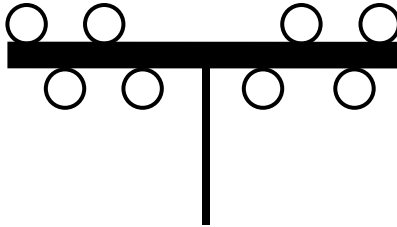

ICORE Southwest Regional Revolver Championship
April 21, 2012
Roto Rack
Stage 1

| | |
|---|--|
| Start Position: Hands relaxed at sides, loaded gun in holster, standing in Box A | |
| Stage Procedure At signal from Box A, engage Start plate first, then engage plate rack, then engage stop plate. Note: Failure to engage the Start plate first is a procedural. | Scoring: shots unlimited, 10 rounds min. Targets: 10 Steel Targets Scored Hits: Steel must fall to score Start-Stop: Audible– Stop Plate Penalties: Normal ICORE penalties apply. Procedural = +5 sec Failure to hit stop plate = +30 sec |

Start Plate

Stop Plate

Box A