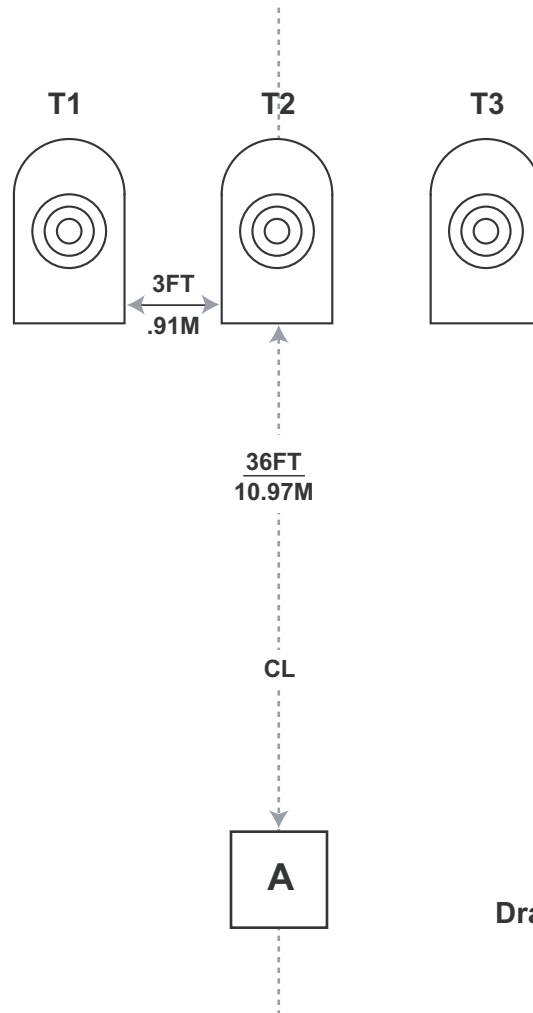

El Prez

CS-006
Designed by
No One

Drawing is Not to Scale!

Start Position: Standing in Box A, facing downrange, hands above respective shoulders.

Procedure:

String 1: At start signal, engage T1 thru T3 with only two (2) rounds each in any order, then perform a mandatory reload and re-engage T1 thru T3 with only two (2) rounds each in any order.

String 2: Repeat String 1.

Scoring: Shots Limited

Targets: 3 NRA D-1 paper

Rounds: 24 maximum

Start: Audible

Stop: Last shot

Penalties: Per the ICORE rulebook. Foot faults, extra shots, extra hits, procedurals and misses +5 seconds per occurrence.

Stage Setup: Place targets per drawing dimensions. Set targets T1 thru T3 at standard height with top of target 1.65 m (5 feet 6 inch) +/- 5cm (2 inches) from ground. Alignment is shown to centerlines of boxes and targets, unless otherwise noted.

Shooting boxes are approximately 1m x 1m (3 feet x 3 feet).

CS-006 El Prez

Shots Limited

R.O. _____

Target	A	B	C	M	Hits
T1					8
T2					8
T3					8

Shooter _____

	String 1 Time
	String 2 Time

Total Hits					24
------------	--	--	--	--	----