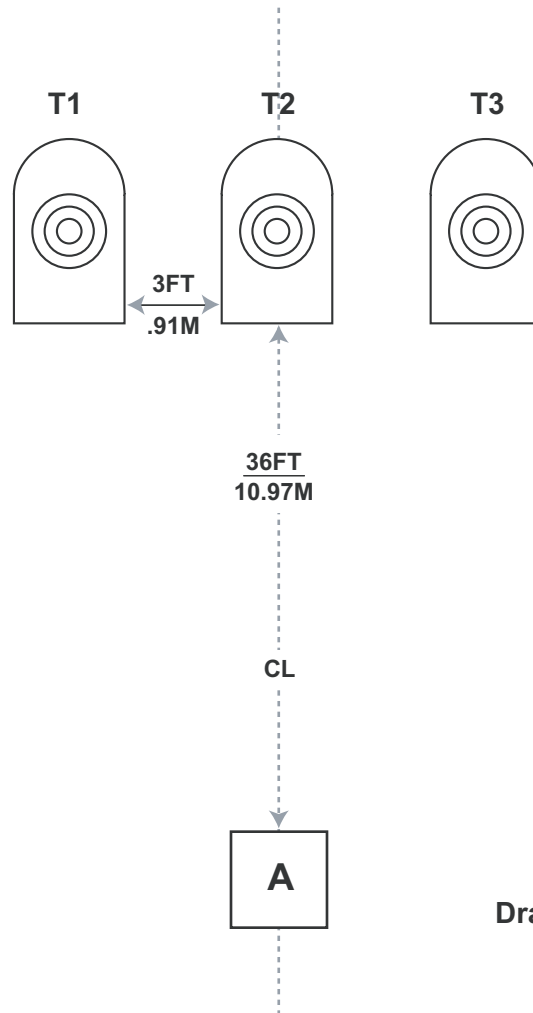

El Prez

CS-006
Designed by
No One

Drawing is Not to Scale!

Start Position: Standing in Box A, facing downrange, hands above respective shoulders.

Procedure:

String 1: At start signal, engage T1 thru T3 with only two (2) rounds each in any order, then perform a mandatory reload and re-engage T1 thru T3 with only two (2) rounds each in any order.

String 2: Repeat String 1.

Scoring: Shots Limited

Targets: 3 NRA D-1 paper

Rounds: 24 maximum

Start: Audible

Stop: Last shot

Penalties: Per the ICORE rulebook. Foot faults, extra shots, extra hits, procedurals and misses +5 seconds per occurrence.

Stage Setup: Place targets per drawing dimensions. Set targets T1 thru T3 at standard height with top of target 1.65 m (5 feet 6 inch) +/- 5cm (2 inches) from ground. Alignment is shown to centerlines of boxes and targets, unless otherwise noted.

Shooting boxes are approximately 1m x 1m (3 feet x 3 feet).

CS-006 El Prez

Shots Limited

R.O. _____

Target	A	B	C	M	Hits
T1					8
T2					8
T3					8

Shooter _____

	String 1 Time
--	---------------

	String 2 Time
--	---------------